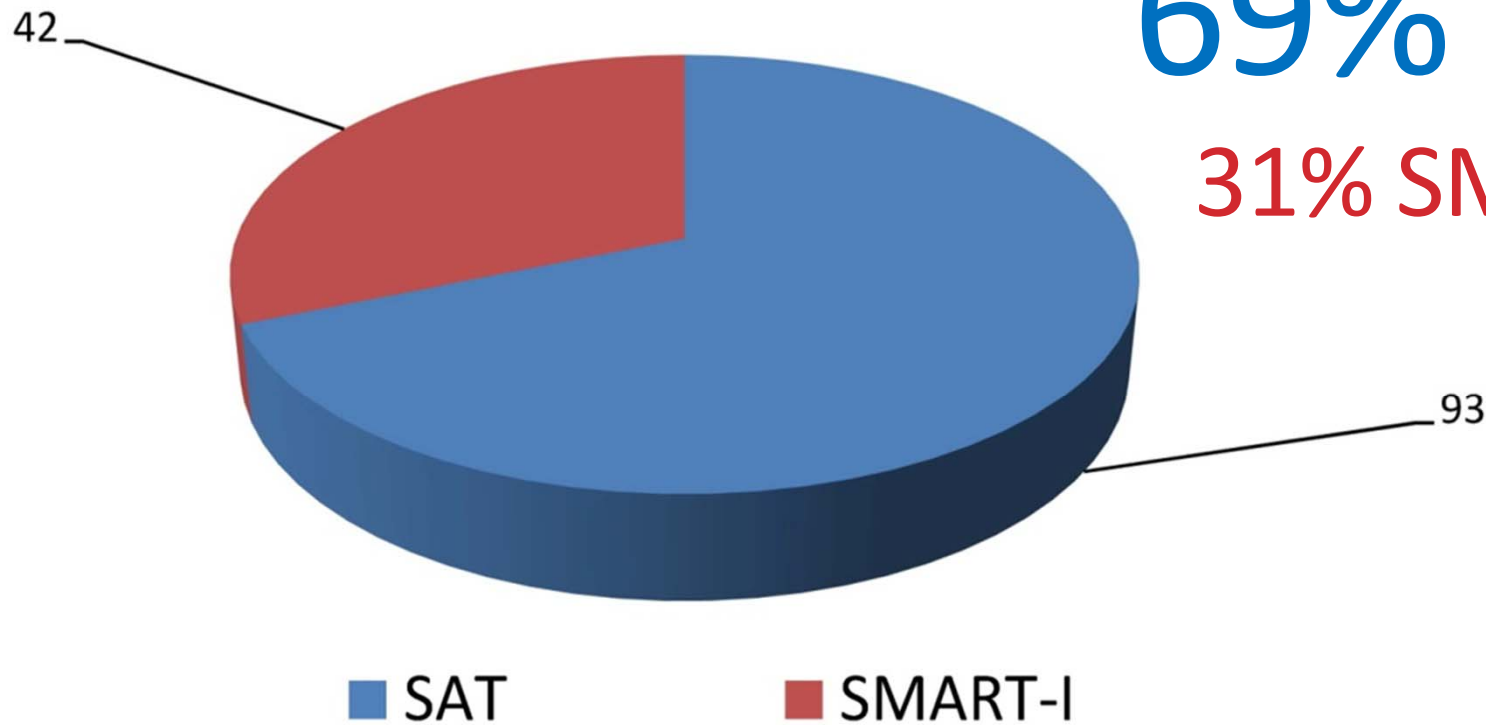

# ADMISSION CHANNEL:

69% SAT

31% SMART-I

# GENDER:

## 68% FEMALE