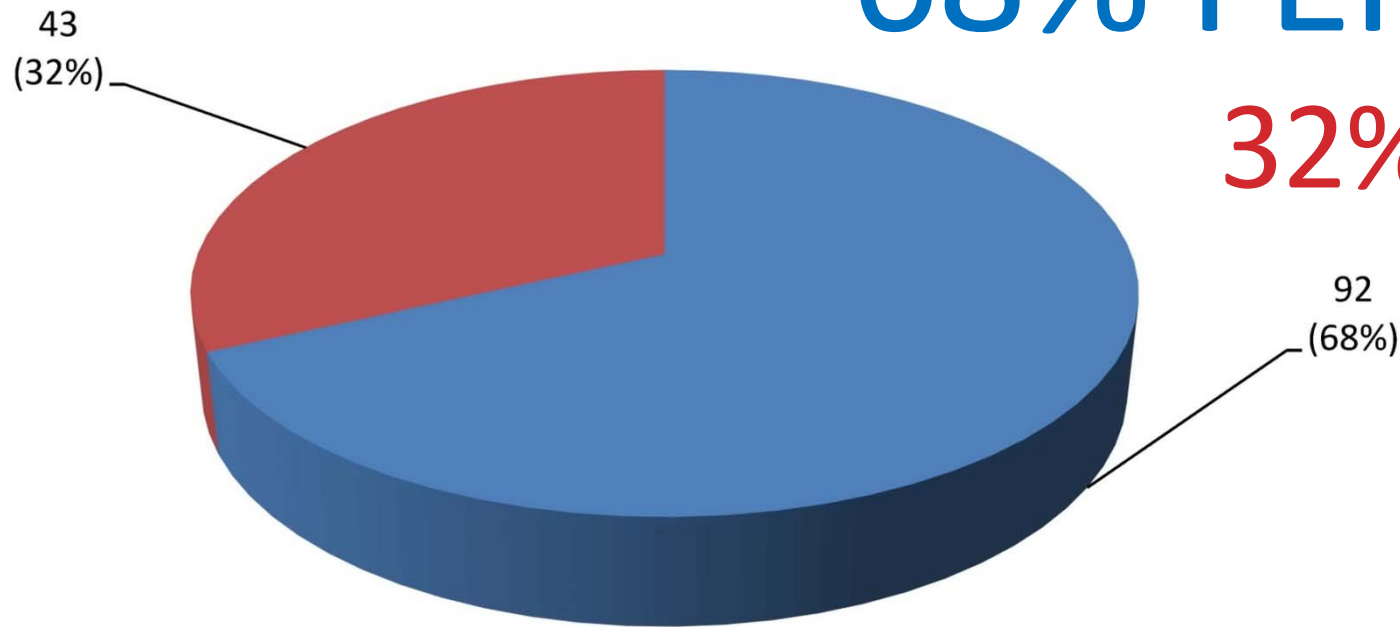

GENDER:

68% FEMALE

32% MALE

■ Female

■ Male